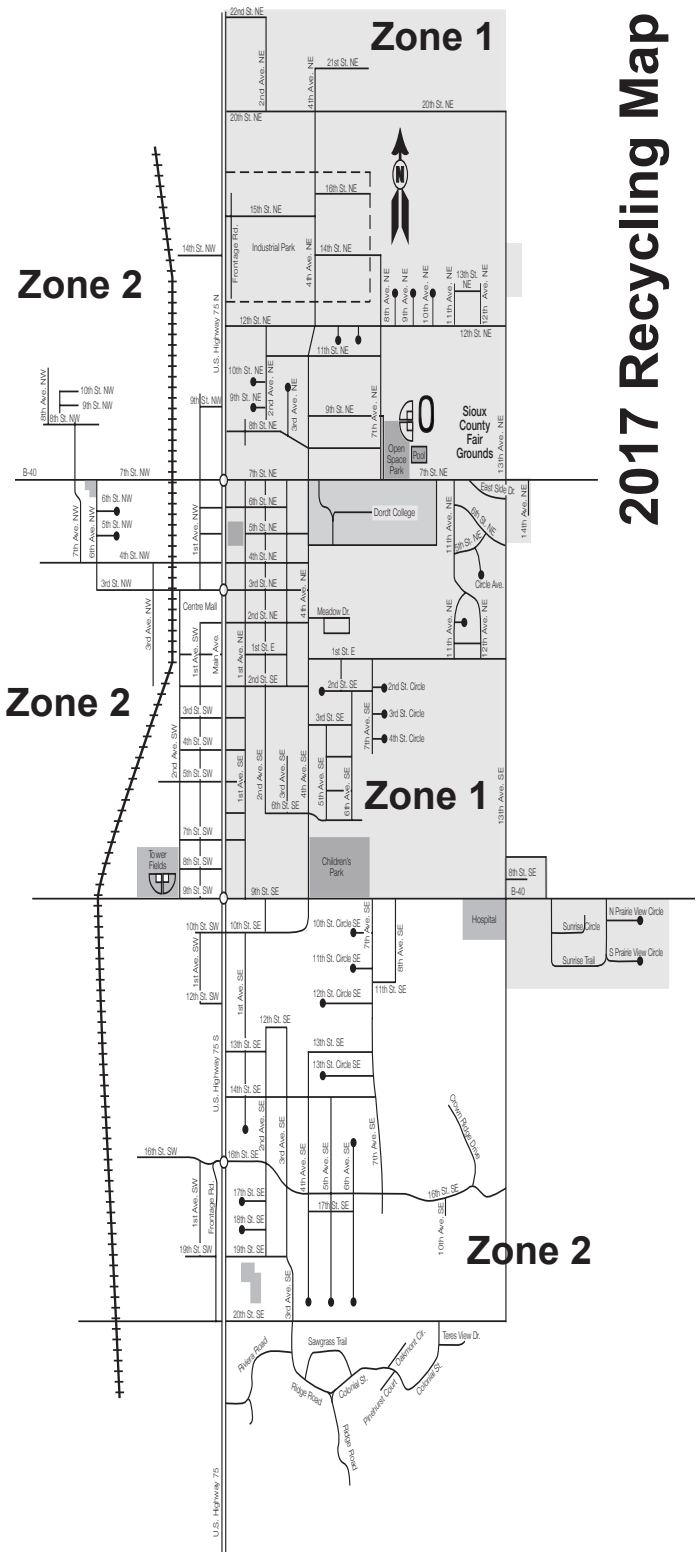

2017 Sioux Center Recycling Calendar

January							February							
S	M	T	W	T	F	S	S	M	T	W	T	F	S	
1	2	3	4	5	6	7	1	2	3	4	5	6	7	
8	9	10	11	12	13	14	8	9	10	11	12	13	14	
15	16	17	18	19	20	21	15	16	17	18	19	20	21	
22	23	24	25	26	27	28	22	23	24	25	26	27	28	
29	30	31												
March							April							
S	M	T	W	T	F	S	S	M	T	W	T	F	S	
1	2	3	4	5	6	7	1	2	3	4	5	6	7	
8	9	10	11	12	13	14	8	9	10	11	12	13	14	
15	16	17	18	19	20	21	15	16	17	18	19	20	21	
22	23	24	25	26	27	28	22	23	24	25	26	27	28	
29	30	31					29	30	1	2	3	4	5	
May							June							
S	M	T	W	T	F	S	S	M	T	W	T	F	S	
1	2	3	4	5	6	7	1	2	3	4	5	6	7	
8	9	10	11	12	13	14	8	9	10	11	12	13	14	
15	16	17	18	19	20	21	15	16	17	18	19	20	21	
22	23	24	25	26	27	28	22	23	24	25	26	27	28	
29	30	31					29	30	1	2	3	4	5	
July							August							
S	M	T	W	T	F	S	S	M	T	W	T	F	S	
						1	1	2	3	4	5	6	7	
2	3	4	5	6	7	8	8	9	10	11	12	13	14	
9	10	11	12	13	14	15	15	16	17	18	19	20	21	
16	17	18	19	20	21	22	22	23	24	25	26	27	28	
23	24	25	26	27	28	29	29	30	31					
September							October							
S	M	T	W	T	F	S	S	M	T	W	T	F	S	
					1	2	1	2	3	4	5	6	7	
3	4	5	6	7	8	9	8	9	10	11	12	13	14	
10	11	12	13	14	15	16	15	16	17	18	19	20	21	
17	18	19	20	21	22	23	22	23	24	25	26	27	28	
24	25	26	27	28	29	30	29	30	31					
November							December							
S	M	T	W	T	F	S	S	M	T	W	T	F	S	
						1							1	2
5	6	7	8	9	10	11	3	4	5	6	7	8	9	
12	13	14	15	16	17	18	10	11	12	13	14	15	16	
19	20	21	22	23	24	25	17	18	19	20	21	22	23	
26	27	28	29	30			24	25	26	27	28	29	30	

● = Zone 1

□ = Zone 2

2017 Recycling Map

Zone 1 - 1st and 3rd Wednesday of the month
 Zone 2 - 2nd and 4th Wednesday of the month