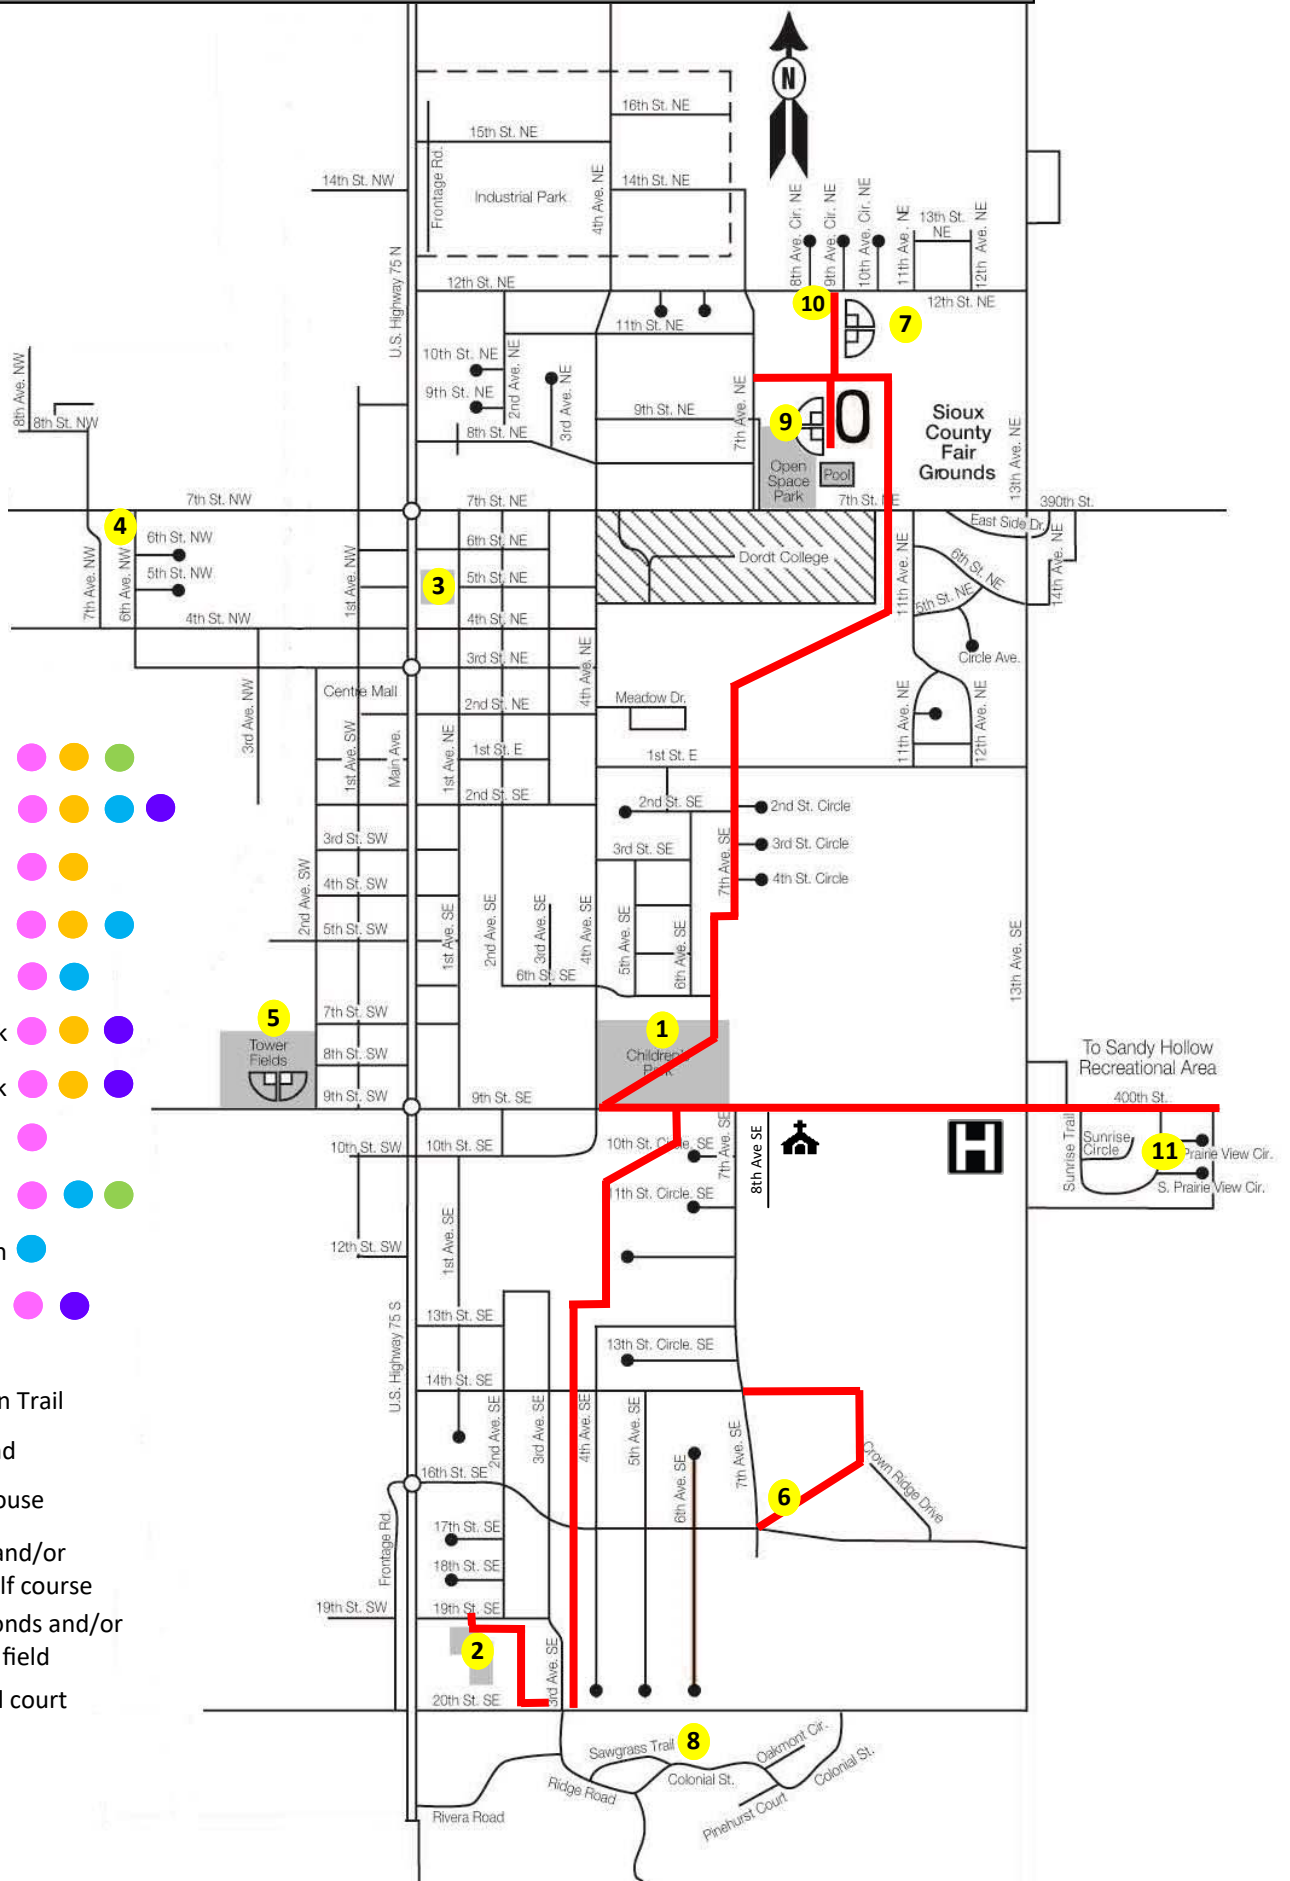

PARKS AND RECREATION LOCATIONS

1. Children's Park
2. Regency Park
3. Central Park
4. Westside Park
5. Tower Fields
6. Crown Pointe Park
7. Country View Park
8. Ridge Park
9. Open Space Park
10. Recreation Station
11. Sunrise Trail Park

= Recreation Trail

= Playground

= Shelter House

= Camping and/or
disc golf course

= Ball diamonds and/or
Soccer field

= Basketball court

For more park information visit us online at www.siouxcenter.org/parks